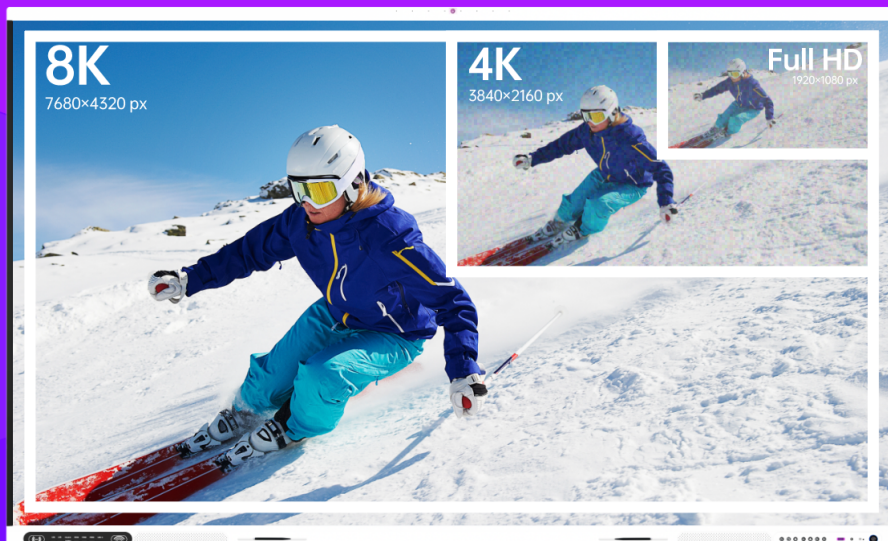

8K Resolution With Immense Picture Quality

A dynamic display range has 8k video resolution with an unparalleled visual experience offer true to life color and picture quality, enhances any classroom or meeting room experience and adds life to it.

www.riotouch.com

+86 13631706431

Technical Specification:

Model	LT86RK3588
Display Size	86inches diagonal
OSD Language	English, Multilingual
Screen Type	D-LED/ IPS
Aspect Ratio	16:9
Resolution	3840 x 2160 (4K UHD)
Brightness	350 cd/m ²
Antiglare glass	Yes
Contrast Ratio	1200:1
Viewing Angle	178°/178°
Touch Point	IR 20 points touch Android and 40 points Windows.
OPS	Yes
Haze	25% (Maximum)
Hardness	6H
Response Time	8ms
Operating System	Dual, Android 13.0 (EDLA-Google Certified)/ Windows 10
CPU	Built-in: Octa core, OPS: Core i7 (OPS will be same brand).
GPU	Yes

www.riotouch.com

+86 13631706431

RAM	Built-in 8 GB, OPS- 16 GB
Storage	Built-in 64GB, OPS: 512 GB SSD
Wi-Fi	802.11a/b/g/n/ac, dual band 2.4G & 5G
Bluetooth	Bluetooth 5.0
MAC	3x Type A, 1x Type C
Network	10/100/1G Ethernet
HDMI	2 x HDMI 2.0
USB	2 x USB 2.0, 1 x USB 3.0, 1 x USB Type-C
Audio	Audio In - 1, Audio Out - 1
	RS232 Input/ Output - 1
Power Consumption	550W
Speaker	2 x 15W
Speakers	Dual speakers optimized at the 0-20,000 Hz frequency range
Sensitivity	80 dB SPL @ 1W/1M
Rated Power	16W
Microphone	Inbuilt 8 microphones
General:	Certification: CE, FCC/IC, RoHS, TUV, SGS, IP5x Certified
	Multi-positional, wall-mountable and also can be moved on a mobile stand
	Wall mount bracket
	Accessories: Power Cord (3 M x 1), USB Cable (Type A-Type B) 5 M x 1, HDMI Cable (3 M x 1), Writing Pen x 2 Pcs, User Manual/ QSG, Remote Controller, Wi-Fi Module
	Can be used also as standalone PC, projector, TV, white board, CCTV with camera etc.
	QR login for easy cloud access
	Additional features for white board: Text-to-speech, multilingual Translation, Easily edit text from photo