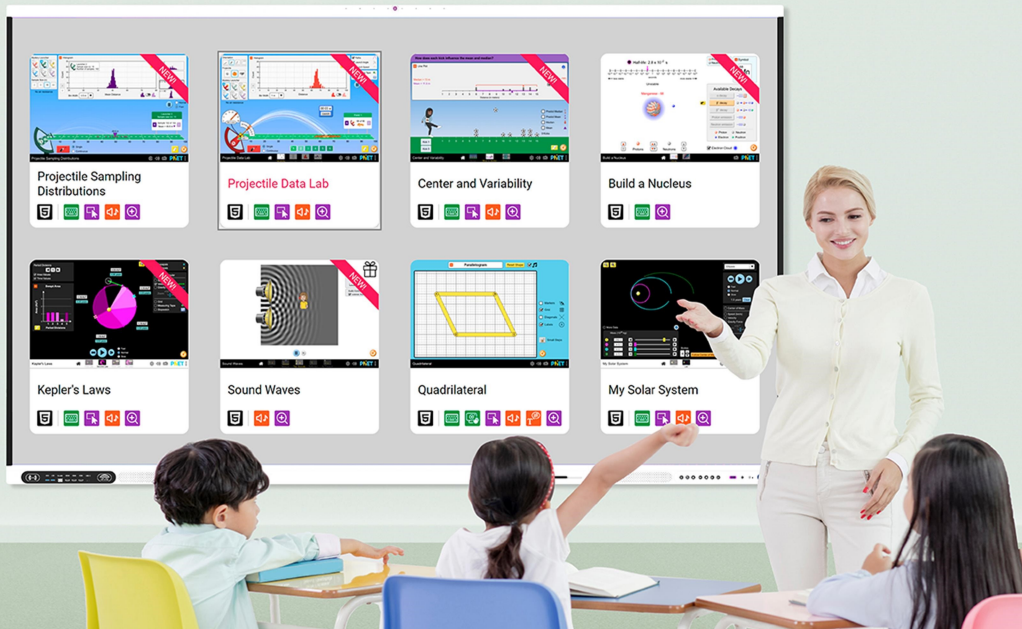

Model		LT65311D2				
Screen Size (Diagonal)	65 inch		Built-in Software	EZ Write 6.0, Web & Live for White boarding in Web & Windows, InstaShare 2		
Refreshing Frequency	60Hz		Additional Features	Ambient Light Sensor, Low Blue Light and Flicker Free, AMS for Account management, DMS for Device management, Floating Tool for Quick access tool, X-Sign Broadcast for Broadcast system, Dustproof, Eye Care		
Viewing Angle	Horizontal: 178° & Vertical: 178°			Number of Touch	Up to 40 Point Multi-touch	
Brightness	450 nits			Sound Channel & Speaker	20W x 2	
Germ-Resistant Screen/Pen	Yes, Nano-ionic silver		Input/ Output	VGA Input x1, HDMI1 3x HDMI 2.0, Display Port 1x 1.2, RJ45 x 1, PC Audio x 1, Mic x 1 Earphone x 1		
Display Resolution	4K (3,840 x 2,160)			Audio 3.5mm x 1, SPDIF x 1.USB-USB (Type A)- 2x 2.0 + 5x 3.2 Gen1, USB (Type C)-x 2 (USB 3.0 x1 supports speeds up to 5 Gbit/s for data and video transfer, touch and 65W power charging; USB 3.0 x1 supports speeds up to 5 Gbit/s for data and video transfer), USB (Type B)-3 x 3.		
Anti-Glare Glass	Yes			Power Requirements	220 -240 VAC 50/60Hz	
Tempered Glass	9H tempered 3.2 mm Thickness			OPS	Intel core i5 11th Gen, Windows 10/11	
Contrast Ratio (Typical)	1200:1				512GB SSD, 8GB DDR4 RAM dual channel (2400/2666MHz)	
Dynamic Contrast Ratio (Typical)	50000:1		Accessories	Remote Control with Battery, Power Cord, 2x Touch pen, Quick Start Guide, Touch Cable (USB to USB), HDMI cable, VGA (D-sub 15pin) Cable, Type-C Cable, Wall Mount		
Back Light Life (Typical)	50,000 hours					
Response Time	8ms					
Operating System	Android 13.0					
Built-in Microphone	X8 noise and echo cancellation					
Camera	4K, 4-Omni Microphone, 4x Zoom, AI Auto Framing, Voice Tracking					
Android System Memory	8GB					
Android Storage	32GB					
Android CPU	Arm Cortex- A73 x 4 + A53 x 4					
Android GPU	G52 MP8					
Connectivity	Wi-Fi 6 Bluetooth 5.2					