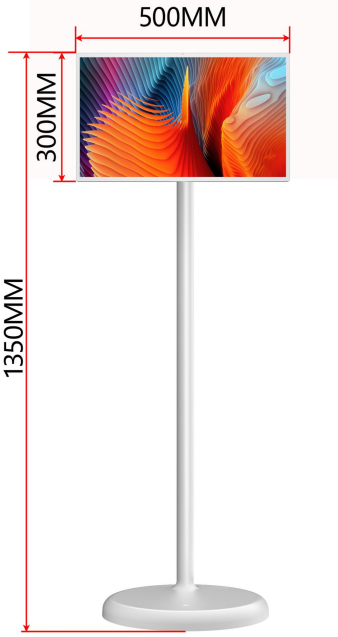

PRODUCT INFORMATION SHEET

Model No	BC-ZH0215	
Brand	HK	
Product type	Android Tablet	
Product Description	21.5" Digital Signage	
Date	3/1/2023	

System	CPU	MTK8788 八核4*ARM A73@2.0GHz 4*ARM A53@2.0GHz
	RAM	4GB Optional 6GB
	Internal memory	64GB Optional 128GB
	Operation system	Android 12
	Panel Size	21.5"LCD
	Panel Type	IPS
	Resolution	1920*1080