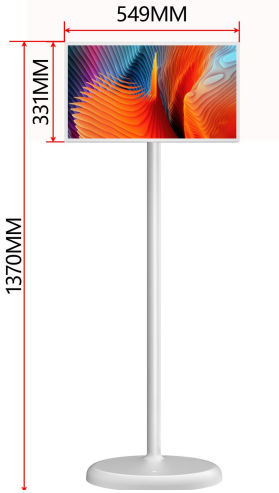

PRODUCT INFORMATION SHEET

Model No	BC-ZH0238		
Brand	HK		
Product type	Android Tablet		
Product Description	23.8" Digital Signage		
Date	3/1/2023		

System	CPU	MTK8788 八核4*ARM A73@2.0GHz 4*ARM A53@2.0GHz	
	RAM	4GB	Optional 6GB
	Internal memory	64GB	Optional 128GB
	Operation system	Android 12